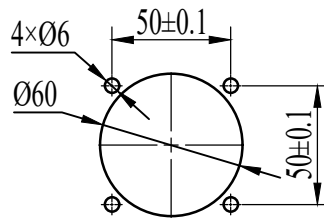

A2			
A1			

Cut out in console

Model No.: MKF-XKBA32330					
MATE TECHNOLOGY SHENZHEN LIMITED					
Editor:	4	2025-04-18		View:	
Designer:	3	2025-04-18	Phase Marker	Unit:	mm
Audit:	1	2025-04-18			
Approval:	1	2025-04-18			