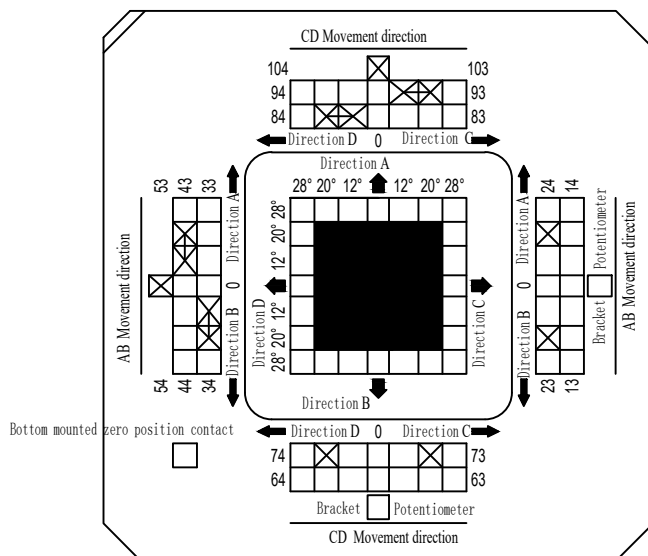

A2			
A1			

Cut out in console

Model No.: MKF-XKBA32330					
MATE TECHNOLOGY SHENZHEN LIMITED					
Editor:	4	2025-04-18		View:	
Designer:	3	2025-04-18	Phase Marker	Unit:	mm
Audit:	1	2025-04-18			
Approval:	1	2025-04-18			