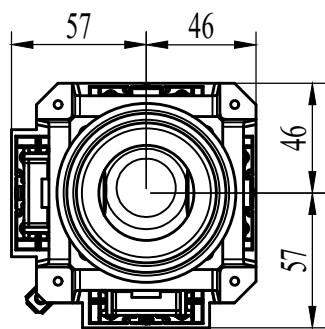

A2			
A1			

Cut out in console

Model No.: MKF-XKBA32330					
MATE TECHNOLOGY SHENZHEN LIMITED					
Editor:	4	2025-04-18		View:	
Designer:	3	2025-04-18	Phase Marker	Unit:	mm
Audit:	1	2025-04-18			
Approval:	1	2025-04-18			