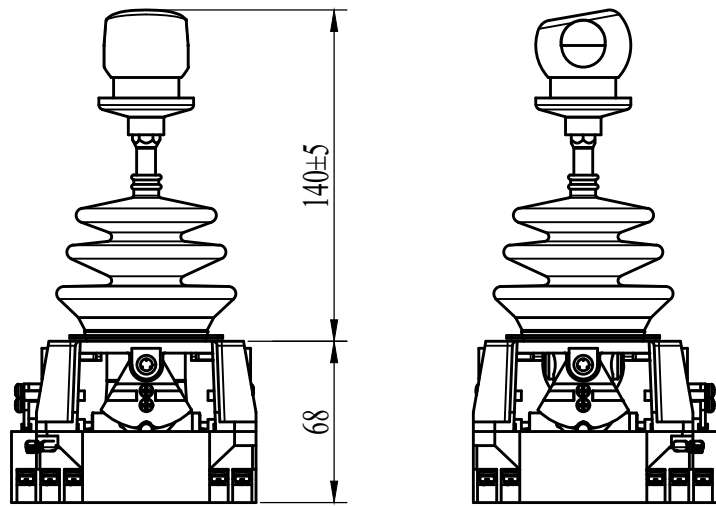

A2			
A1			

Cut out in console

Model No.: MKF-XKBA32330					
MATE TECHNOLOGY SHENZHEN LIMITED					
Editor:	4	2025-04-18		View:	
Designer:	3	2025-04-18	Phase Marker	Unit:	mm
Audit:	1	2025-04-18			
Approval:	1	2025-04-18			