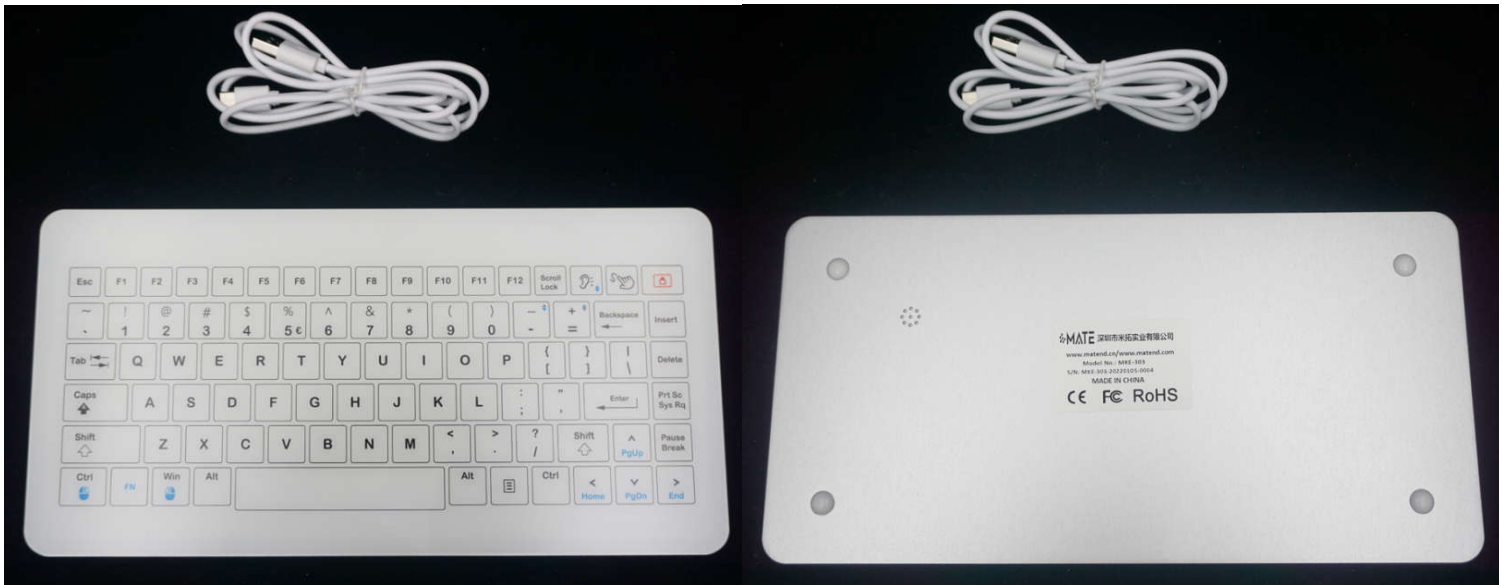

MKE-303

Mate Keyboard, Glass keyboard & mouse combination, Moveable desktop version

FEATURES

- Fully sealed up to IP67 and ergonomic design for comfort typing experiences
- Washable by any hospital grade disinfectants
- Logo/ Custom layout available
- Latex gloves friendly, work with wet fingers as well
- Vibration available
- Hygienic white color or black optional
- With Lock function to disable the keyboard for fast cleaning
- Working as mouse or keyboard in this same unit
- Moveable desktop version, panel mount optional

SPECIFICATION

Number of keys	86
Material	Tempered Glass + Rugged ABS case
Power Supply	5v DC +/-5%
Current	20mA
Interface	USB
Certification	CE, FCC, RoHS, IP67, EN-60601-1, IEC-60601-1
Glass capacity	Rigidity>6H, intensity: CS≥450mpa, DOL≥8um
Operation system	Windows, mac OS, Android
Dimension (L x W x H)	303.0 x 151.4 mm (Front panel)
Weight	1.0kg
Warranty	1 year