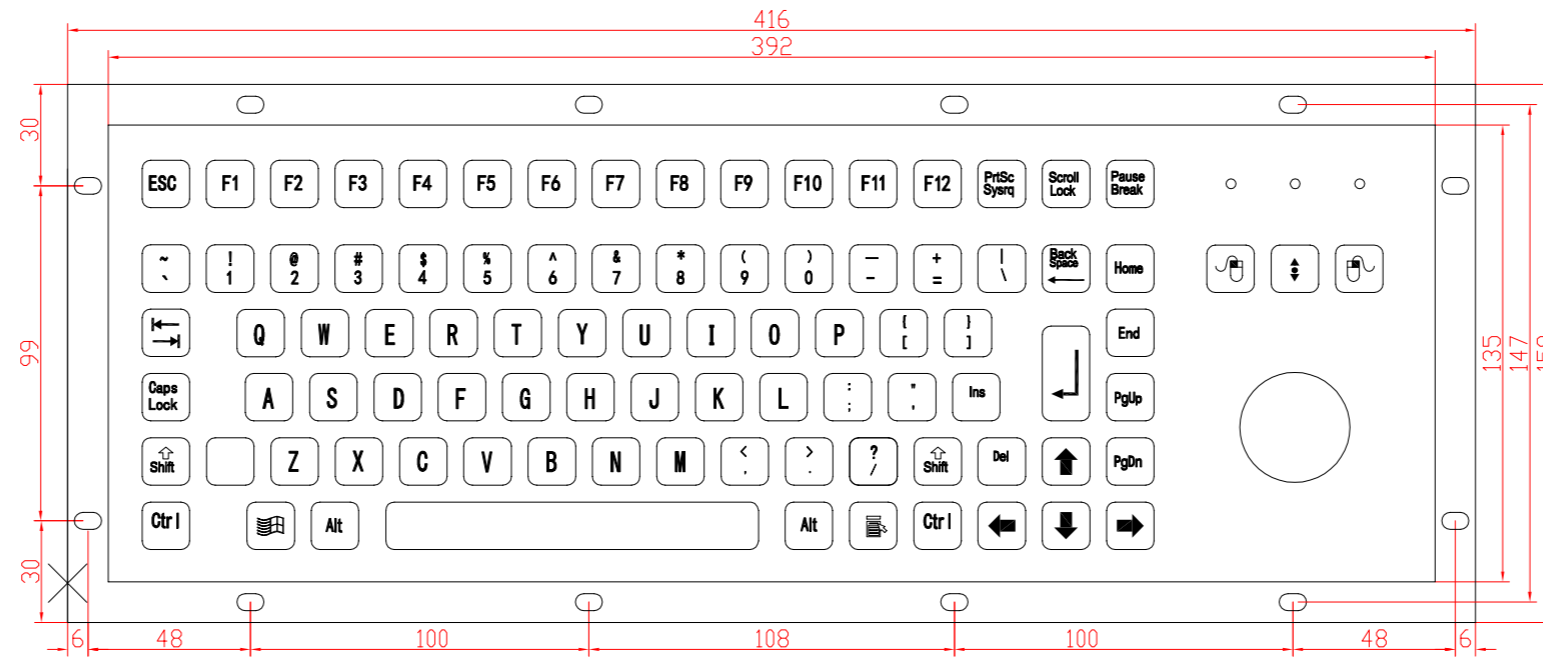

Rev	Change Content	Change By	Date
01			
02			

Product Name	Keyboard		Model No.	MKA-88-B
Designed By	Fan youlai	Date	2021.05.10	Material
Checked By		Date		Rev: 01
Tolerance: ±0.10		Drawing Width:		Unit: mm
 深圳市米拓实业有限公司 MADE BY PROFESSIONAL MATE TECHNOLOGY SHENZHEN LIMITED				
				Page: 1 of 1