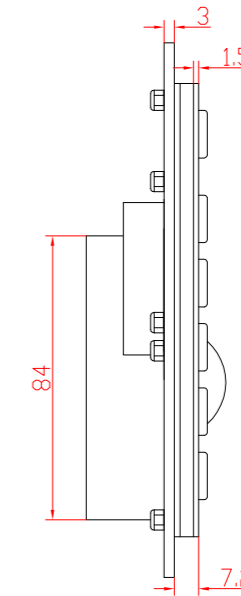

Rev	Change Content	Change By	Date
01			
02			

Product Name	Keyboard		Model No.	MKA-88-B
Designed By	Fan youlai	Date	2021.05.10	Material
Checked By		Date		Rev: 01
Tolerance: ±0.10		Drawing Width:		Unit: mm
 深圳市米拓实业有限公司 MADE BY PROFESSIONAL MATE TECHNOLOGY SHENZHEN LIMITED				
				Page: 1 of 1