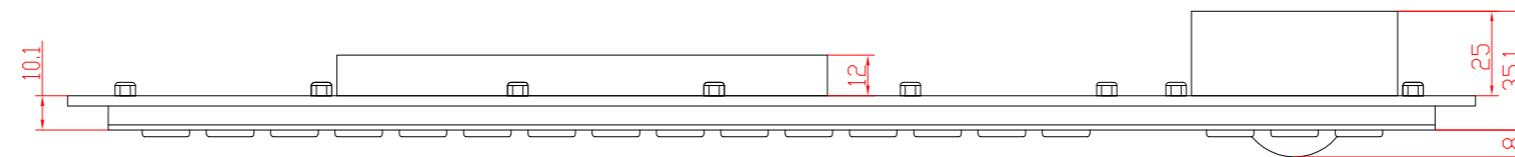

Rev	Change Content	Change By	Date
01			
02			

Product Name	Keyboard		Model No.	MKA-88-B
Designed By	Fan youlai	Date	2021.05.10	Material
Checked By		Date		Rev: 01
Tolerance: ±0.10		Drawing Width:		Unit: mm
 深圳市米拓实业有限公司 MADE BY PROFESSIONAL MATE TECHNOLOGY SHENZHEN LIMITED				
				Page: 1 of 1