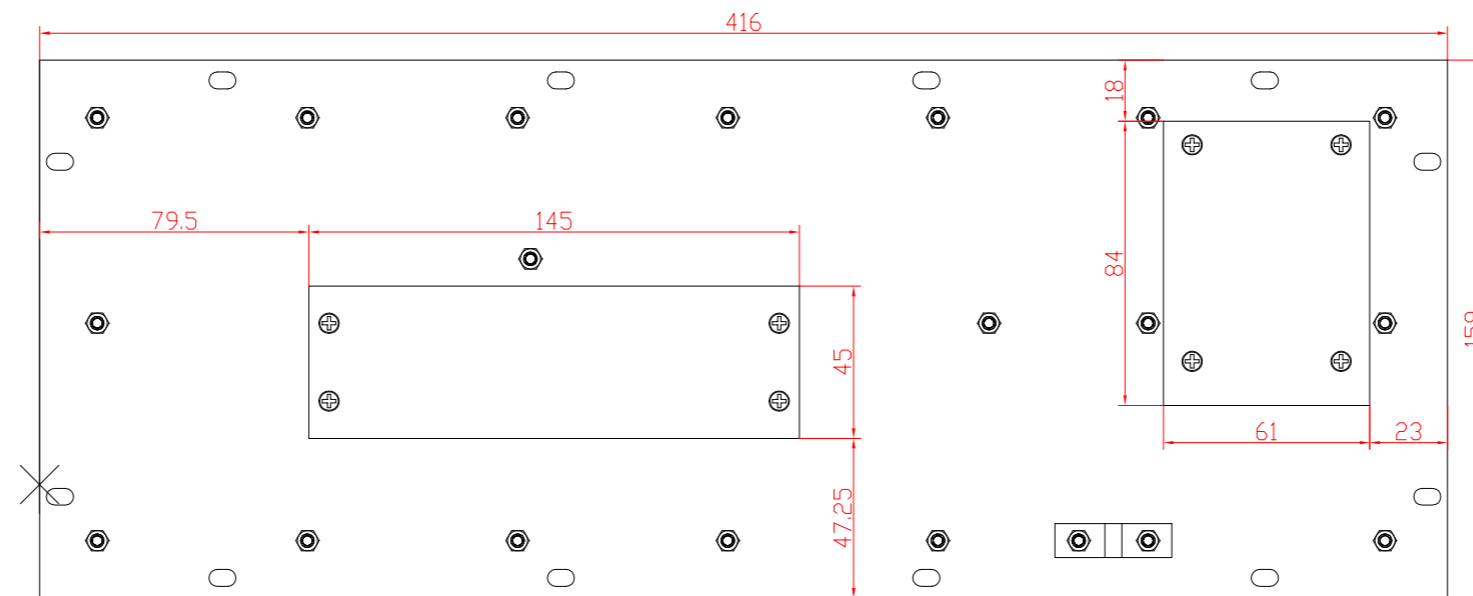

Rev	Change Content	Change By	Date
01			
02			

Product Name	Keyboard		Model No.	MKA-88-B
Designed By	Fan youlai	Date	2021.05.10	Material
Checked By		Date		Rev: 01
Tolerance: ±0.10		Drawing Width:		Unit: mm
 深圳市米拓实业有限公司 MADE BY PROFESSIONAL MATE TECHNOLOGY SHENZHEN LIMITED				
				Page: 1 of 1