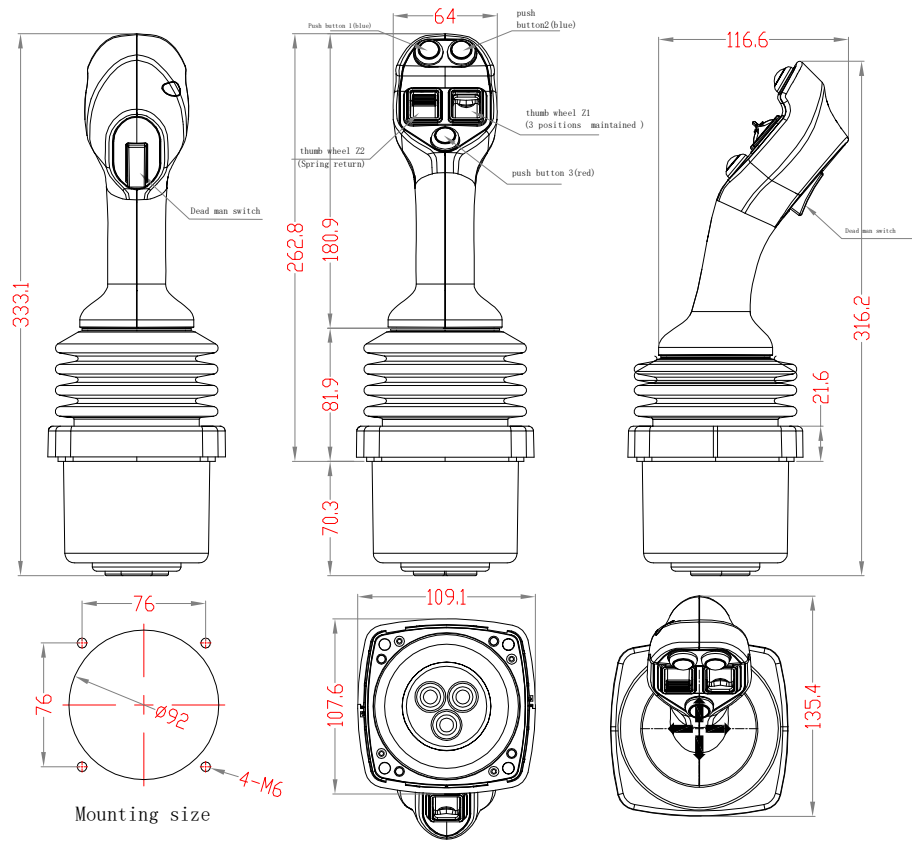

02			
01			
记号:	变更原因	签认	日期

Mate Technology Shenzhen Limited

Model No. : MKF-JS89			
Draw By:	1	2	Scale: 1:1 View:
Designed by:	1	2	Unit: mm
Audited by:	1	2	
Approved by:	1	2	1 of 1 Page