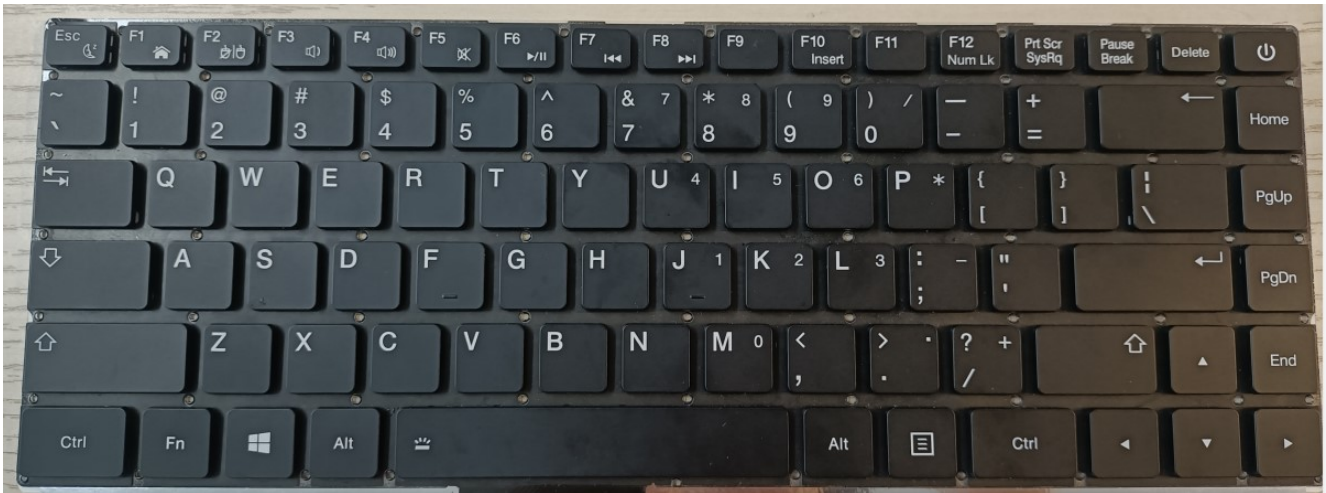

MKD-86

Mate Keyboard, Plastic, 86 keys, Scissors switch, Matrix, Panel mounted

FEATURES

- Industrial durable plastic keyboard
- With scissors switch technology for comfortable typing
- Combined FN keys for convenient operation
- Dot matrix without electronic controller with customized FPC cable
- With black oil painting on buttons
- With Russian layout
- Panel mount version

SPECIFICATION

Number of keys	86
Material	Scissors foot +plastic base plate
Key lifespan	>5 million
Interface	Matrix with FPC cable
Compatibility	All Windows, Linux, Mac
Warranty	1 year
Certification	CE/FCC/ RoHS
Dimensions	300.8 x 109.2 (L * W)
Weight	0.3kg