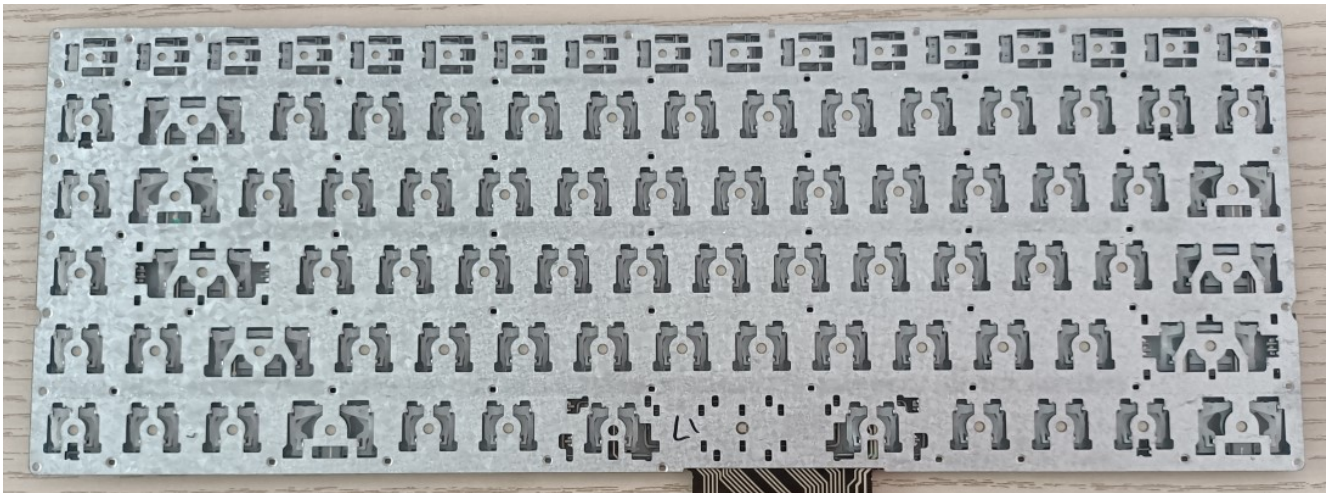

MKD-86

Mate Keyboard, Plastic, 86 keys, Scissors switch, Matrix, Panel mounted

FEATURES

- Industrial durable plastic keyboard
- With scissors switch technology for comfortable typing
- Combined FN keys for convenient operation
- Dot matrix without electronic controller with customized FPC cable
- With black oil painting on buttons
- With Russian layout
- Panel mount version

SPECIFICATION

Number of keys	86
Material	Scissors foot +plastic base plate
Key lifespan	>5 million
Interface	Matrix with FPC cable
Compatibility	All Windows, Linux, Mac
Warranty	1 year
Certification	CE/FCC/ RoHS
Dimensions	300.8 x 109.2 (L * W)
Weight	0.3kg