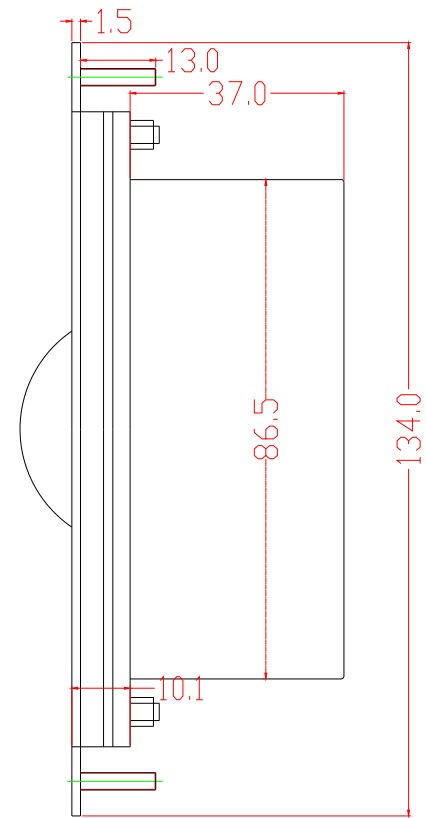

Rev	Change Content	Change By	Date
01			
02			

Product Name	Keyboard		Model No.	MKA-01-BT
Designed By	Fan youlai	Date	2021.05.16	Material
Checked By		Date		Rev: 01
Tolerance: ± 0.10		Drawing Width: A4		Unit: mm
MATE 深圳市米拓实业有限公司 <small>MADE BY PROFESSIONAL MATE TECHNOLOGY SHENZHEN LIMITED</small>				 Page: 1 of 1