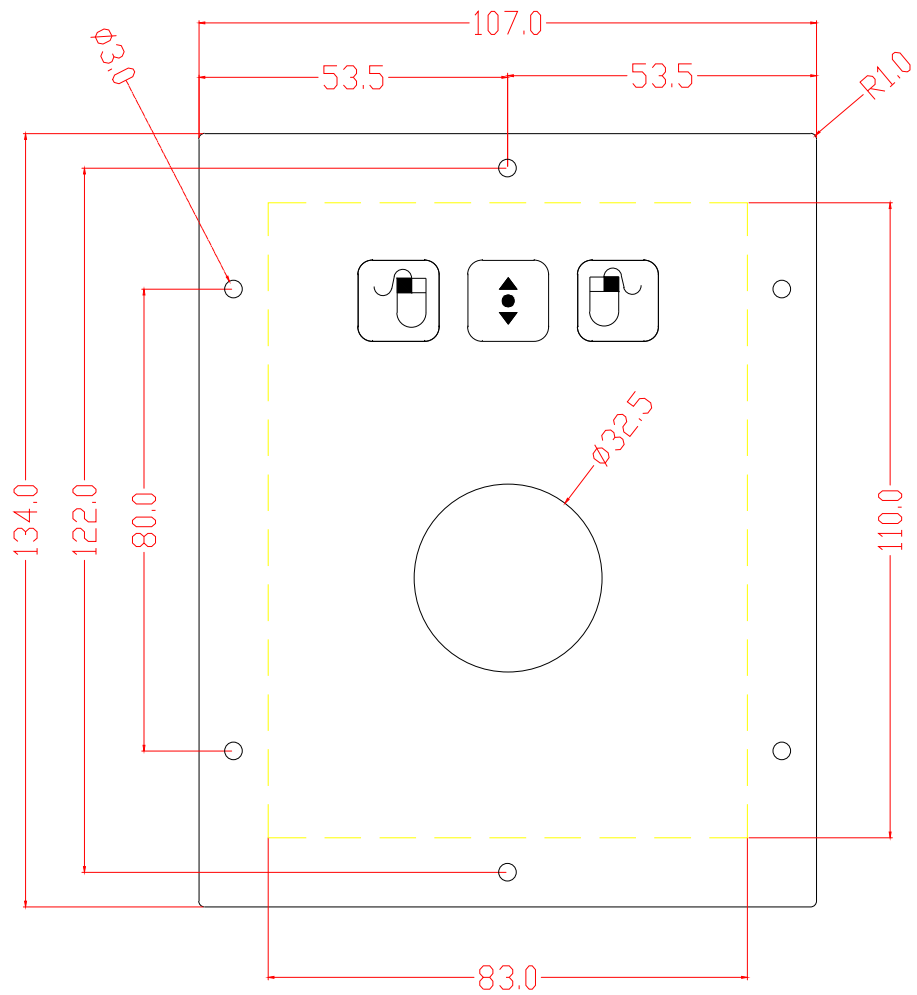

Rev	Change Content	Change By	Date
01			
02			

Product Name	Keyboard		Model No.	MKA-01-BT
Designed By	Fan youlai	Date	2021.05.16	Material
Checked By		Date		Rev: 01
Tolerance: ± 0.10		Drawing Width: A4		Unit: mm
MATE 深圳市米拓实业有限公司 <small>MADE BY PROFESSIONAL MATE TECHNOLOGY SHENZHEN LIMITED</small>				 Page: 1 of 1